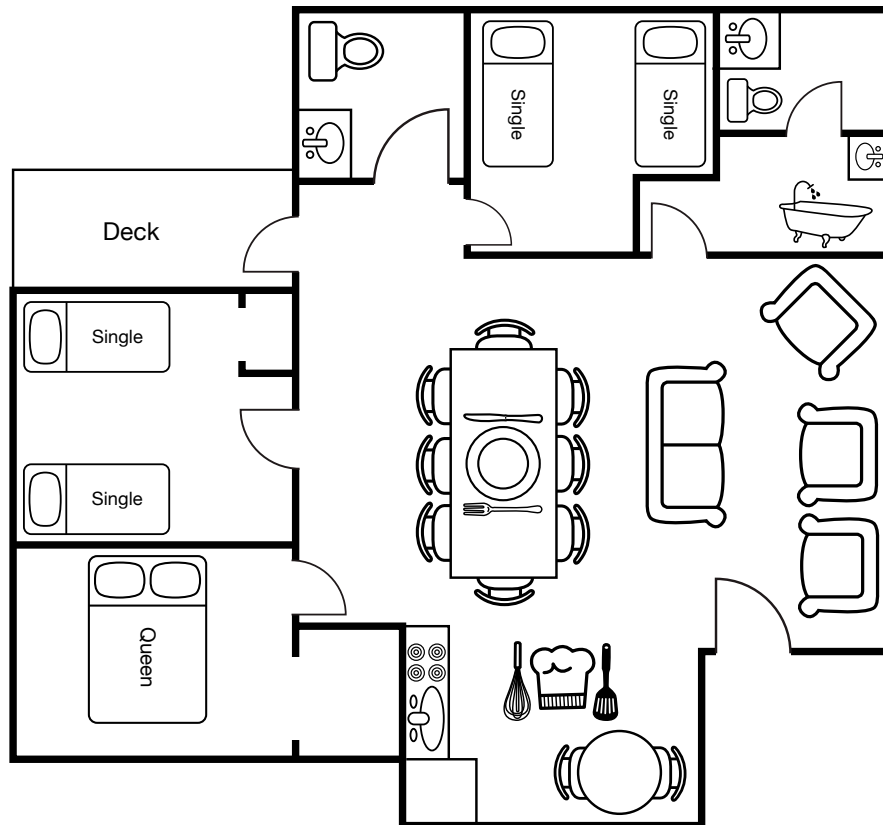

# Rustic Dell

STANDARD

\*1 rollaway bed available.