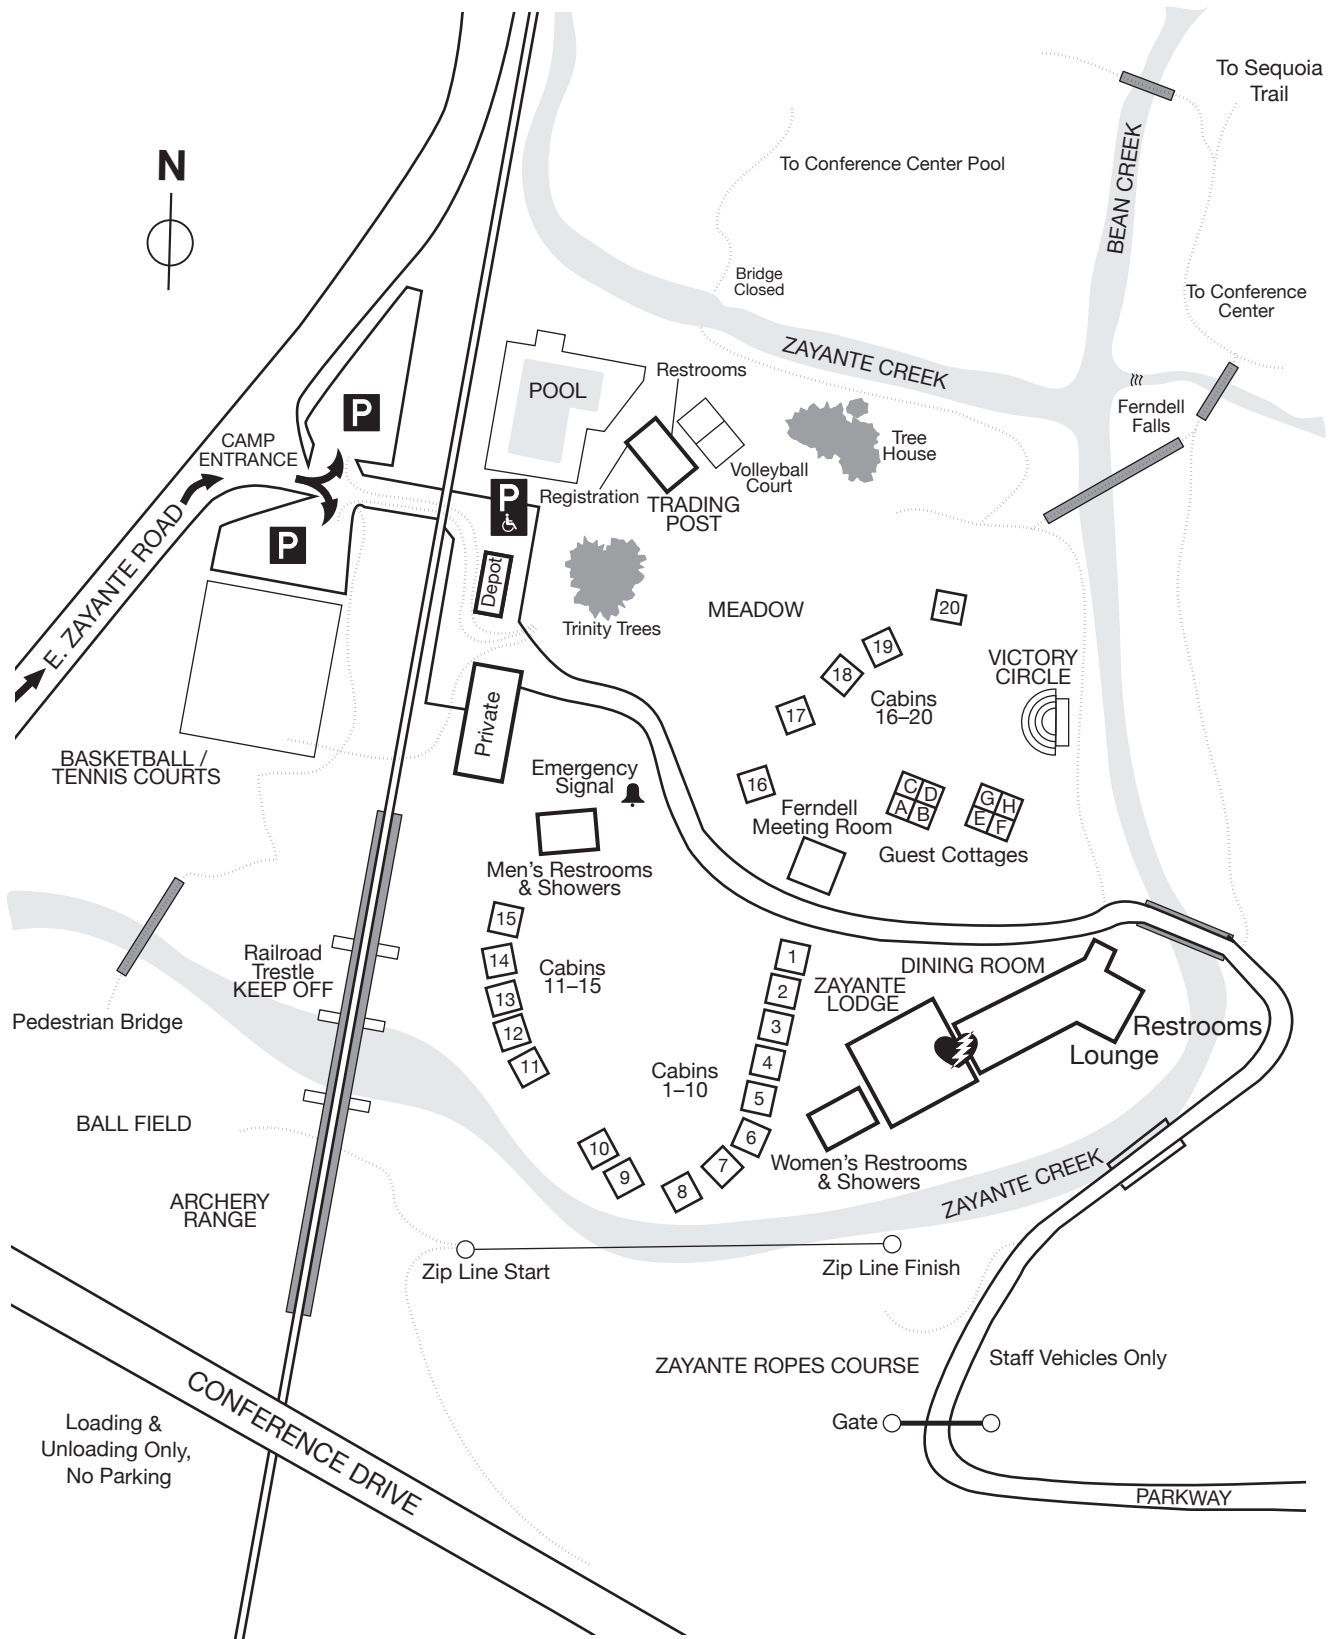

mount hermon | redwood camp grounds

street address | 6496 e. zayante rd. felton, ca 95018